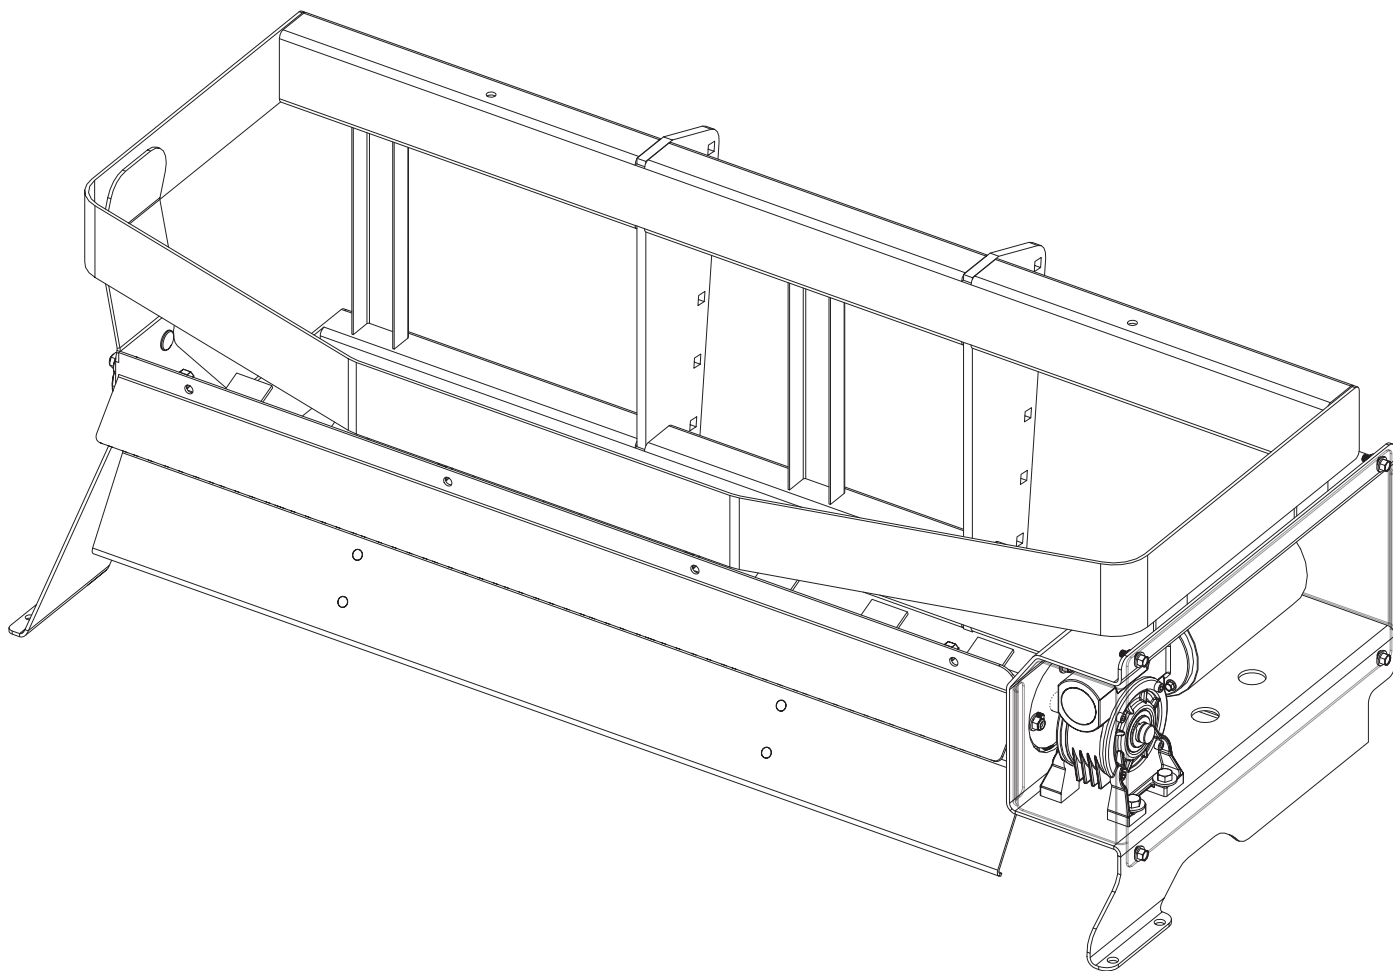

F50706

DROP PRO 1400

F50702

Frame and Spreading Assembly Parts Breakdown

SD-600

Frame and Spreading Assembly Parts Breakdown

SD-600

ID #	Part #	Qty
7	D5949	4
8	D6132	7
9	D6332	1
10	D6418	4
11	D6781	1
12	F50482	1
13	F50483	1
14	F50484	1