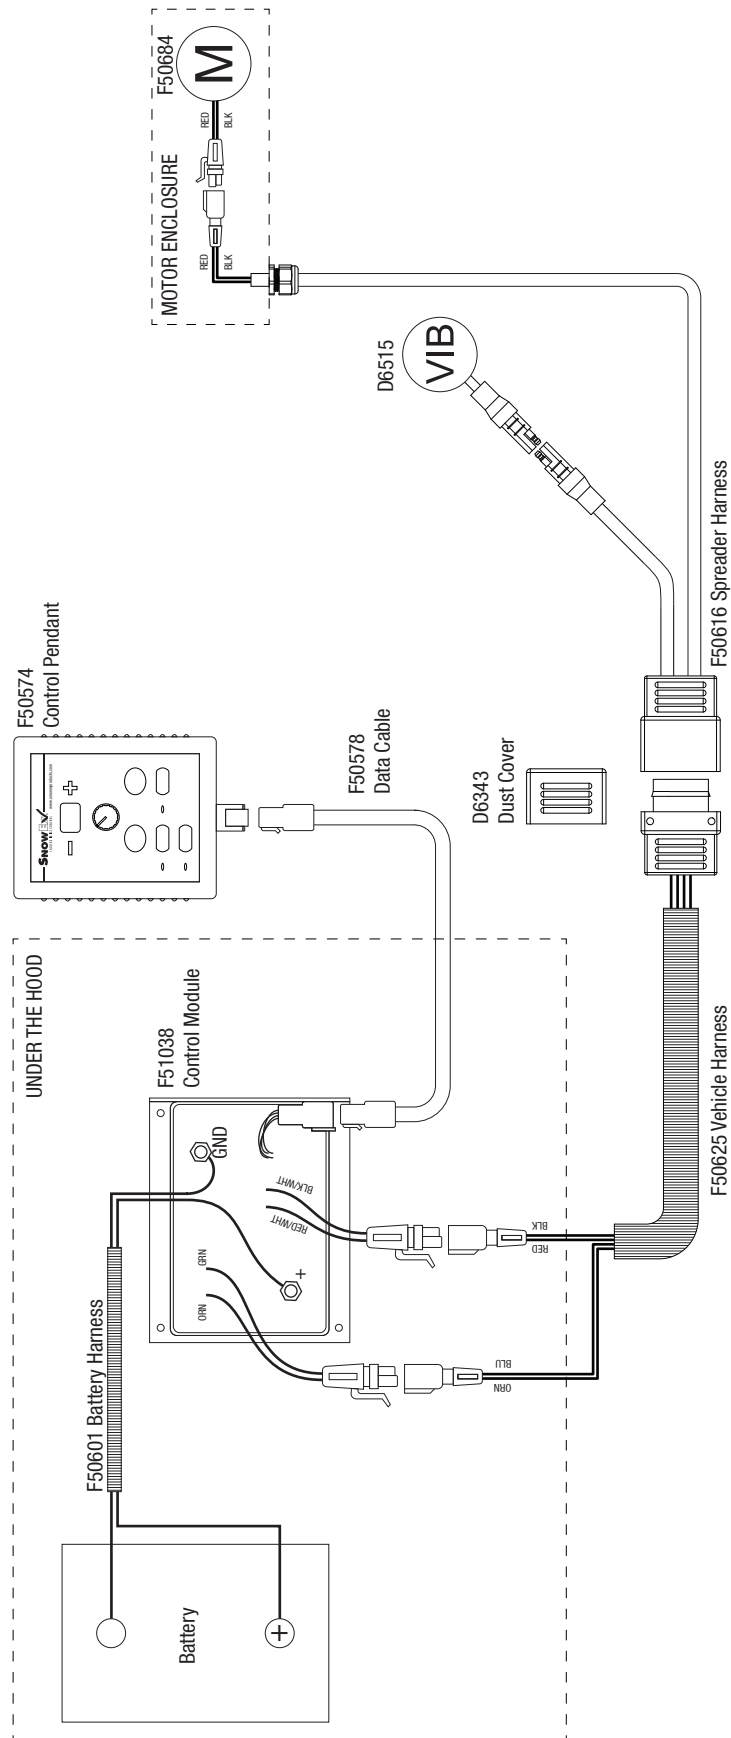

Parts List

SNOWEX[®]

LEADERS IN ICE CONTROL

SD-600

Serial No. X2-100038 and higher

SD-1400

Serial No. X3-100019 and higher

CUSTOMER COPY

F50706

DROP PRO 1400

F50702

Frame and Spreading Assembly Parts Breakdown

SD-600

Frame and Spreading Assembly Parts Breakdown

SD-600

ID #	Part #	Qty
7	D5949	4
8	D6132	7
9	D6332	1
10	D6418	4
11	D6781	1
12	F50482	1
13	F50483	1
14	F50484	1

ID #	Part #	Qty
15	F50582	1
16	F50684	1
17	F50980	1
18	T15014	3
19	T15016	7
20	T15018	8
21	T30735	4

Frame and Spreading Assembly Parts Breakdown

SD-1400

Frame and Spreading Assembly Parts Breakdown

SD-1400

Hopper Assembly Parts Breakdown

SD-600

Hopper Assembly Parts Breakdown

SD-600

ID #	Part #	Qty
9	D5022	4
18	D5508	1
22	D5949	10
23	D6105	2
26	D6174	1
27	D6198	2
28	D6314	1
29	D6334	1
30	D6418	6

ID #	Part #	Qty
31	D6553	6
32	F50477	1
35	F50557	1
41	F50708	2
42	T15018	6
43	T30727	4
44	T30728	4