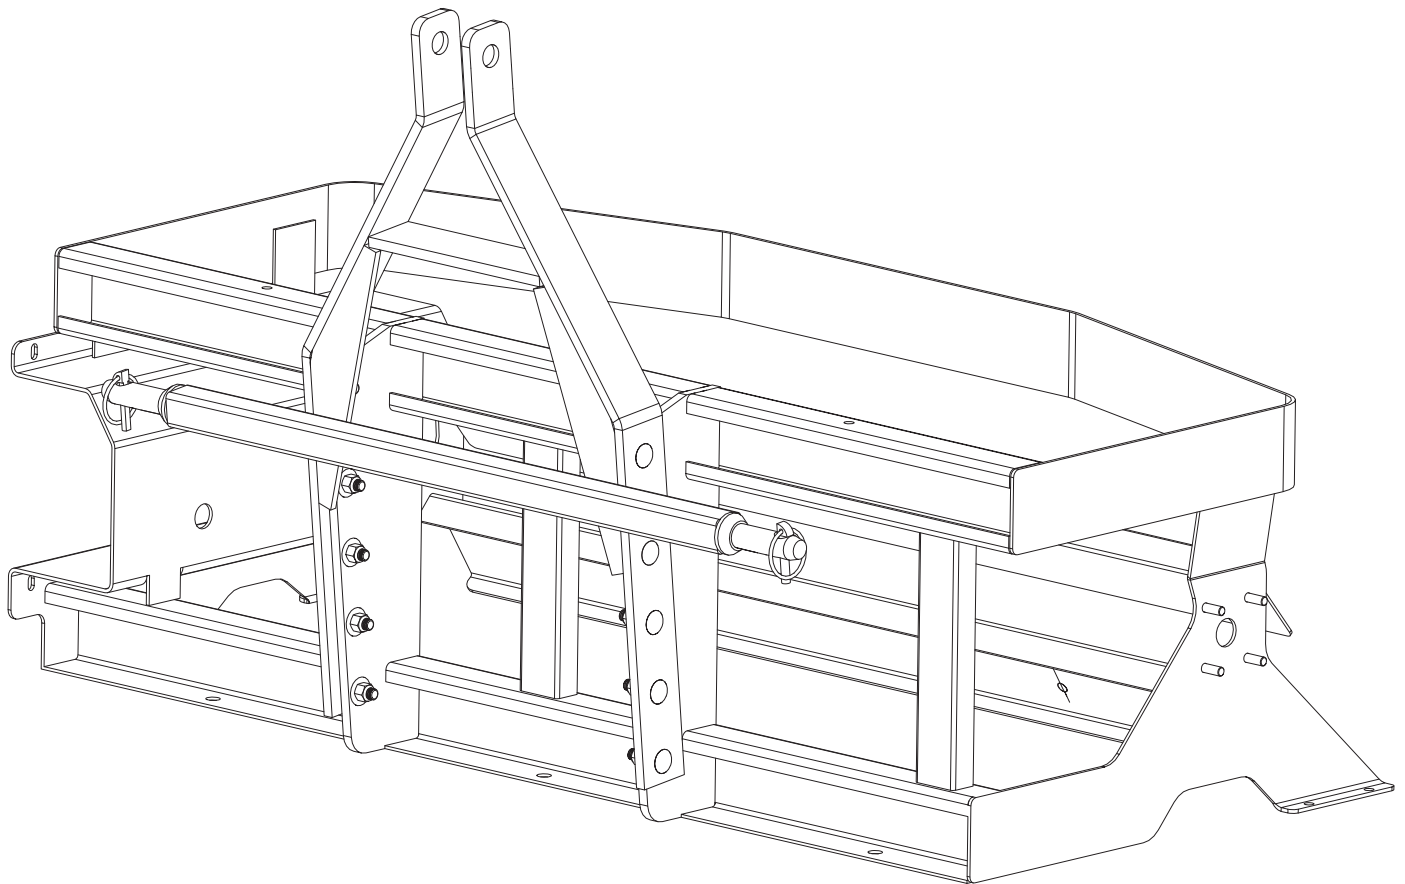

3-Point Hitch Parts Breakdown

SD-600

3-Point Hitch Parts Breakdown

SD-600

ID#	Part #	Qty
1	D4124	10
2	D4125	10
3	D4133	2
4	D4417	1
5	D6875	10
6	F51196	1

Key to Parts

B8217	Pallet 62" X 36" Wood	F50589	Material Baffle SD-1400
D4112	Decal Caution - Read Owner's Manual	F50592	Lid Assembly SD-1400
D4133	Linch Pin 5/16" X 1-9/16" Zinc	F50593	Drop Spreader Drum 55.5"
D4137	Lift Arm Pin 7/8" X 5-1/2"	F50601	Battery Harness Tailgate-Vibrator
D5508	Flat Inverted V Backing Plate	F50616	Spreader Harness Drop Spreader
D5905	Bolt #10-32 X 1/2" Hex Head MS Stainless	F50625	Vehicle Harness Drop Spreader 12'
D5948	Nut #10-32 Nylox Waxed Stainless	F50684	Motor 1/3HP 1750RPM
D5949	Washer 5/16" Flat Stainless	F50702	Decal Die Cut - SD-1400
D6132	Bolt 1/4"-20 X 3/4" Serrated Flange Stainless	F50706	Decal Die Cut - SD-600
D6169	Washer 3/8" Flat Stainless	F50708	Adjustable Material Baffle SD-600
D6174	Vibrator DC 80	F50712	Adjustable Material Baffle SD-1400
D6192	Decal Warning - Hands & Feet/Disconnect Power	F50729	Owner's Manual SD-600 & SD-1400
D6229-74	Red Stripe 3/8" X 74"	F50980	Shaft Seal Drop Spreader
D6229-94	Red Stripe 3/8" X 94"	F51038	Control Module Drop Spreader
D6314	Lid Assembly	F51139	Pallet 34" x 51"
D6332	Bearing 5/8" 4 Bolt Flange	F51140	Crate End 34" X 32"
D6334	SD-600 Top Screen	F51141	Crate Side 52" X 30-3/4"
D6335	Decal Warning - Rotating Auger	F51142	Crate Top 52" X 35"
D6418	Bolt 5/16"-18 X 1" Hex Head Stainless	F51143	Crate End 37" X 38-1/2"
D6584	Nut 3/8"-16 Serrated Flange Zinc	F51144	Crate Side 42" X 64-1/2"
D6781	Nut 1/2" NPT Black Nylon	F51145	Crate Top 38" X 64-1/2"
F50110	Bolt 3/8"-16 X 1" Hex Head Stainless	F51147	Shipping Cover SD-600
F50477	Hopper 8.75 Cu. Ft. Yellow	F51148	Shipping Cover SD-1400
F50482	Main Frame SD-600	F51196	3 Point Hitch A Frame
F50483	Auger Motor Cover Drop Spreader	F51213	Keystock 6MM X 25MM
F50484	Drop Spreader Drum 41.5"	F51214	External Retaining Ring 18MM
F50508	Hopper 14.0 Cu. Ft. Yellow	T15014	Washer 1/4" Flat Stainless
F50547	Bolt 3/8"-16 X 2" Hex Head Stainless	T15016	Nut 1/4"-20 Nylox Waxed Stainless
F50557	Material Baffle SD-600	T15018	Nut 5/16"-18 Nylox Waxed Stainless
F50574	Control Pendant with Auxiliary Output	T30008	Edge Grip Seal
F50578	Data Cable Tailgate	T30727	Bolt 3/8"-16 X 1-1/2" Hex Head Stainless
F50582	Transmission 100:1 Worm Gear	T30728	Nut 3/8"-16 Nylox Waxed Stainless
F50585	Main Frame SD-1400	T30731	Keystock m4 X 15mm
F50588	Top Screen 52.35 X 18.25	T30735	Bolt M5-0.80 X 12mm Serrated Flange Zinc