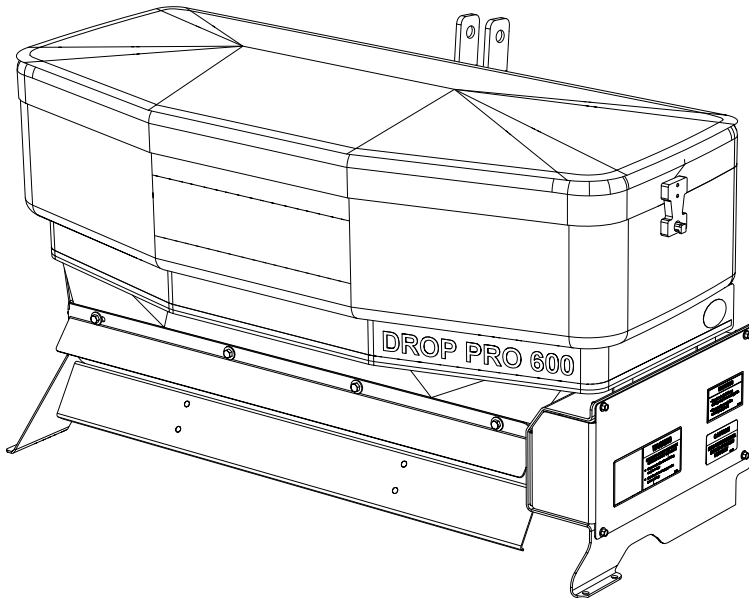

Parts List

SNOWEX[®]

LEADERS IN ICE CONTROL

SD-600

Serial No. X2-100038 and higher

SD-1400

Serial No. X3-100019 and higher

CUSTOMER COPY

F50706

DROP PRO 1400

F50702

Frame and Spreading Assembly Parts Breakdown

SD-600

Frame and Spreading Assembly Parts Breakdown

SD-600

ID #	Part #	Qty
7	D5949	4
8	D6132	7
9	D6332	1
10	D6418	4
11	D6781	1
12	F50482	1
13	F50483	1
14	F50484	1