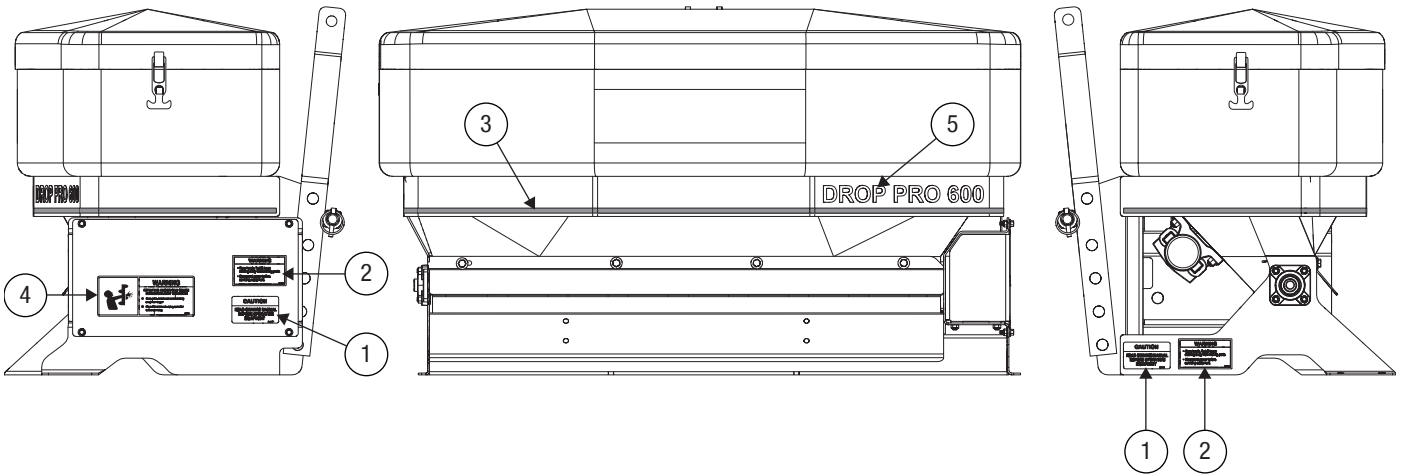

Decal Placement